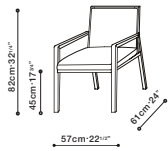

FLORA DINING CHAIR

Solid Oak Frame in Grey Oak Finish / Upholstery Option: Fabric or Leather / High Resilient Foam Seat

C0220012

C0220013