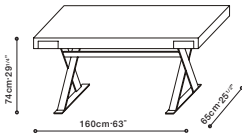

KING DESK

Oak Veneer Surface in Grey Oak / Blackened Steel Frame / One Drawer at Each End of Desk Top

C0553581

C0553582