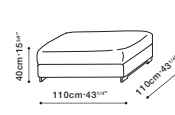

LAZY TIME

Solid Birch Frame with Metal Reinforcements / Black Vinyl Wrapped Steel Legs or Black Metal / Upholstery Option: Fabric (removable) or Leather / Down Wrapped High Resilient Foam Seat Cushions

C0150018

Available in 2 leg options: