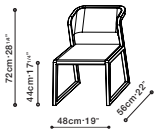

MING DINING CHAIR

Solid Oak Frame in Black Walnut Finish / High Resilient Foam Seat Cushion / Upholstery Option: Fabric or Leather

C02A1501

C02A1502