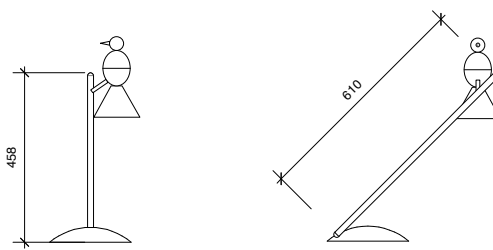

ALOUETTE DESK

Materials:
Powder coated metal.

Colour options:
black / white / brass inside of 'tail'
For additional colour options please contact Areti.

Bulb specification:
G9, 25W max Halogen or LED equivalent.
Light bulb not included.

Sizes in mm

UL/cUL Optional

Desk lamp

Slanted desk lamp

ARETI

www.atelierareti.com info.us@atelierareti.com

Our collections are hand made and made to order, small irregularities in shape or surface will occur, they are inherent to the hand made process and should not be seen as flaws. Variations in colour and size are available for some collections, please contact Areti for more details.