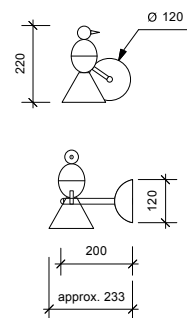

ALOUETTE WALL LAMP

Materials:
Powder coated metal.

Colour options:
black / white / brass inside of 'tail'
For additional colour options please contact Areti.

Bulb specification:
G9, 25W max Halogen or LED equivalent.
Light bulb not included.

Sizes in mm

UL/cUL Optional

ARETI

www.atelierareti.com info.us@atelierareti.com

Our collections are hand made and made to order, small irregularities in shape or surface will occur, they are inherent to the hand made process and should not be seen as flaws. Variations in colour and size are available for some collections, please contact Areti for more details.