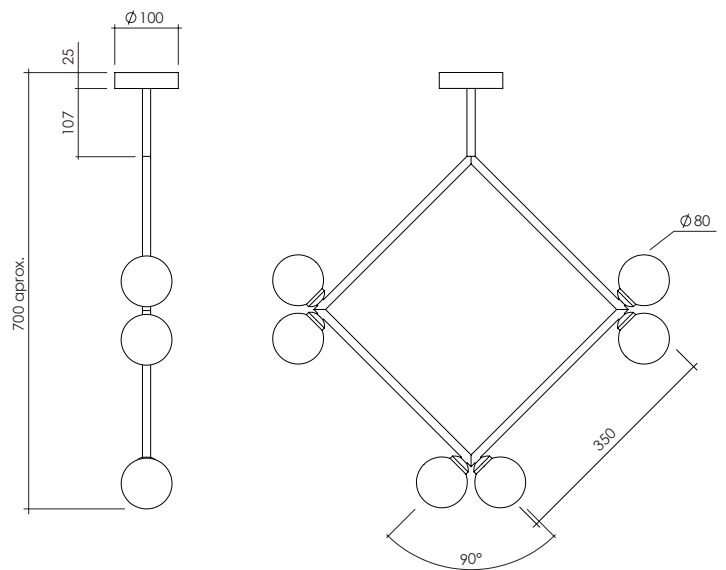

ARETI

www.atelierareti.com info.us@atelierareti.com

Our collections are hand made and made to order, small irregularities in shape or surface will occur, they are inherent to the hand made process and should not be seen as flaws. Variations in colour and size are available for some collections, please contact Areti for more details.