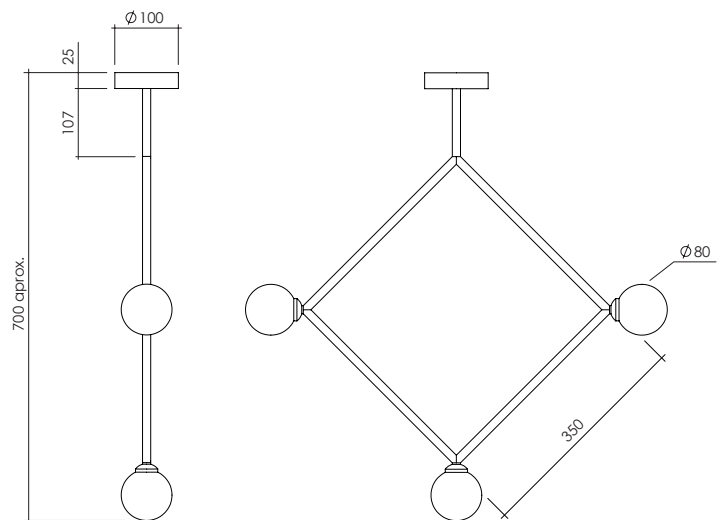

ARETI

www.atelierareti.com info.us@atelierareti.com

Our collections are hand made and made to order, small irregularities in shape or surface will occur, they are inherent to the hand made process and should not be seen as flaws. Variations in colour and size are available for some collections, please contact Areti for more details.