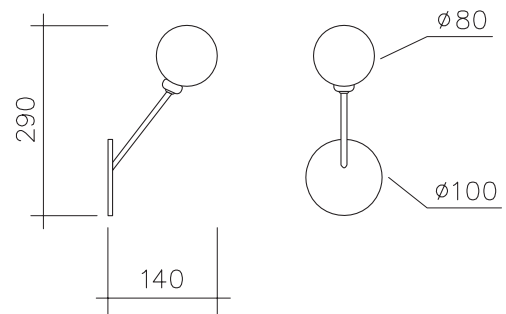

ROW LAMP

Materials:

Powder coated metal, polished brass and glass.

Colour options:

black / white / brass

For additional colour options please contact Areti

Bulb specification

G9 Halogen max 25W or LED equivalent

Sizes in mm.

UL/cUL Optional

ARETI

www.atelierareti.com info.us@atelierareti.com

Our collections are hand made and made to order, small irregularities in shape or surface will occur, they are inherent to the hand made process and should not be seen as flaws. Variations in colour and size are available for some collections, please contact Areti for more details.