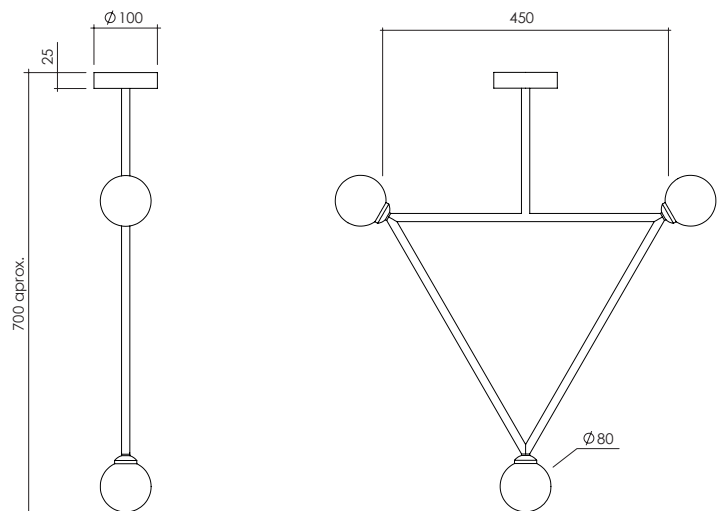

**Bulb specification:**  
G9 Halogen max 25W or LED equivalent

Sizes in mm.

UL/cUL Optional

**Bulb specification:**  
G9 Halogen max 25W or LED equivalent

Sizes in mm.

Sizes in mm.