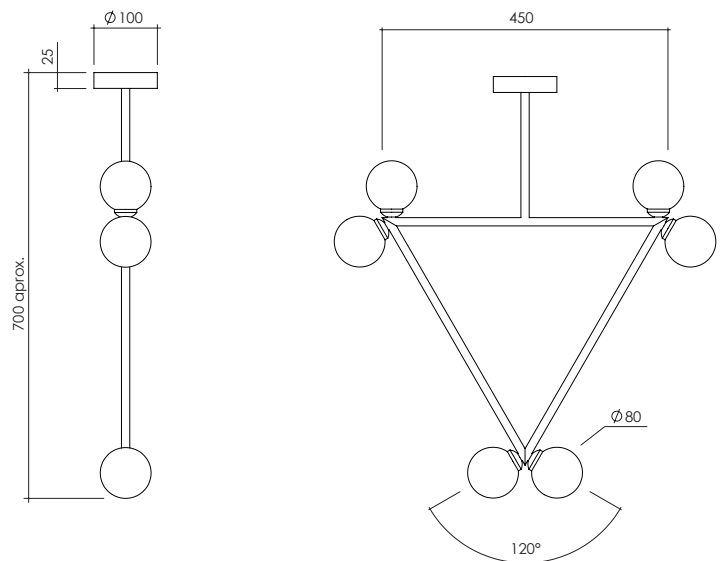

**Bulb specification:**  
G9 Halogen max 25W or LED equivalent

Sizes in mm.

Sizes in mm.