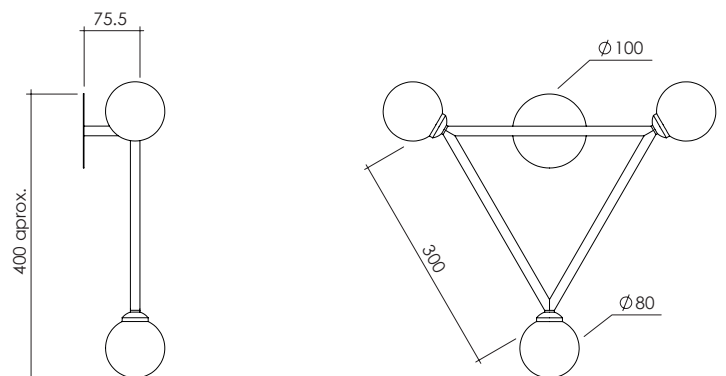

TRIANGLE WALL LAMP

Materials:

Powder coated metal, polished brass and glass sphere

Colour options:

black / white / brass

For additional colour options please contact Areti

Wall cover can either be a flat plate or a pill box

Bulb specification

G9 Halogen max 25W or LED equivalent

Sizes in mm.

UL/cUL Optional

ARETI

www.atelierareti.com info.us@atelierareti.com

Our collections are hand made and made to order, small irregularities in shape or surface will occur, they are inherent to the hand made process and should not be seen as flaws. Variations in colour and size are available for some collections, please contact Areti for more details.