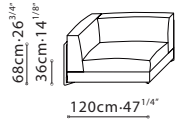

FABRIC VERSION

C01D0301