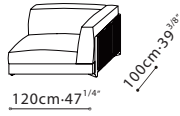

FABRIC VERSION

C01D0302