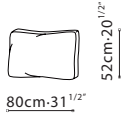

FABRIC VERSION

C81D0301