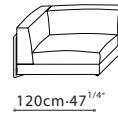

FABRIC VERSION

C01D0304