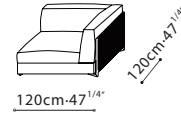

FABRIC VERSION

C01D0305