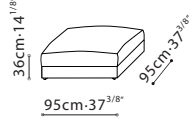

FABRIC VERSION

C01D0307