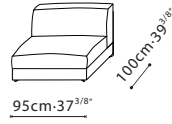

FABRIC VERSION

C01D0303