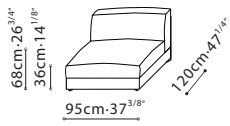

FABRIC VERSION

C01D0306