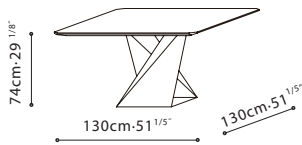

ZING / TOP: Available in Lauren Black Gold marble. BASE: Constructed in steel and finished in a black powder coat.

C05D1201

C05D1203

C05D1204