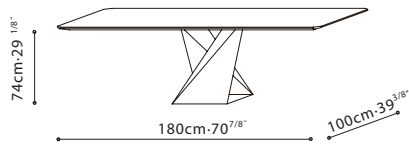

ZING / TOP: Available in Lauren Black Gold marble. BASE: Constructed in steel and finished in a black powder coat.

C05D1201

C05D1203

C05D1204